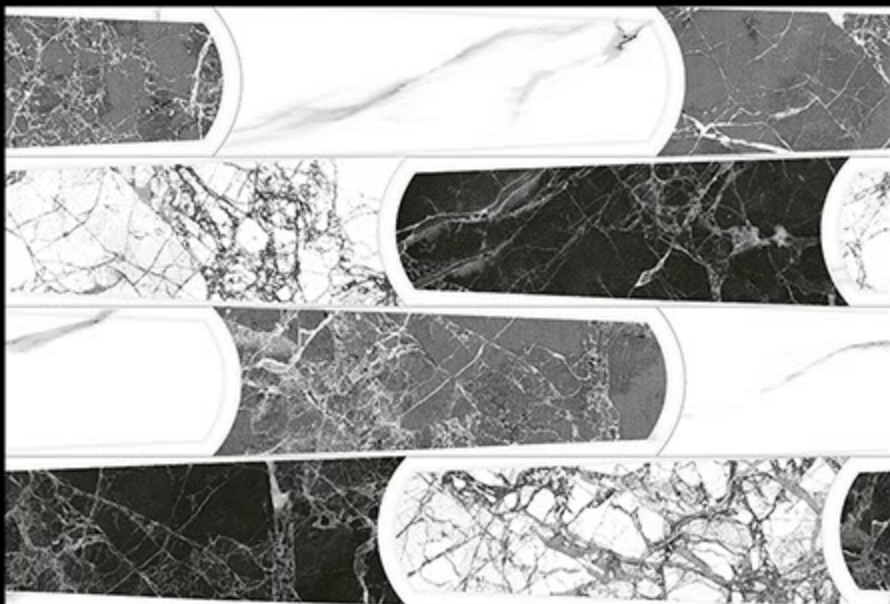

5814_HL_2

suncorp^{TM}
Digital Wall Tiles

300 x
DIGITAL 450mm
WALL TILES

SUPER_WHITE-SERIES

SADASHIV CERAMIC LLP