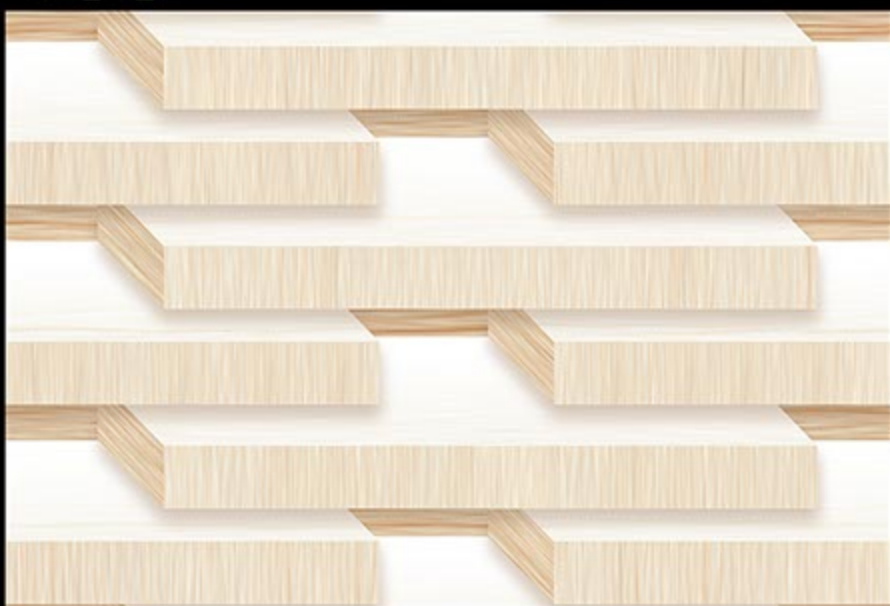

5523_L

300 x
DIGITAL 450mm
WALL TILES

GLOSSY-SERIES

SADASHIV CERAMIC LLP