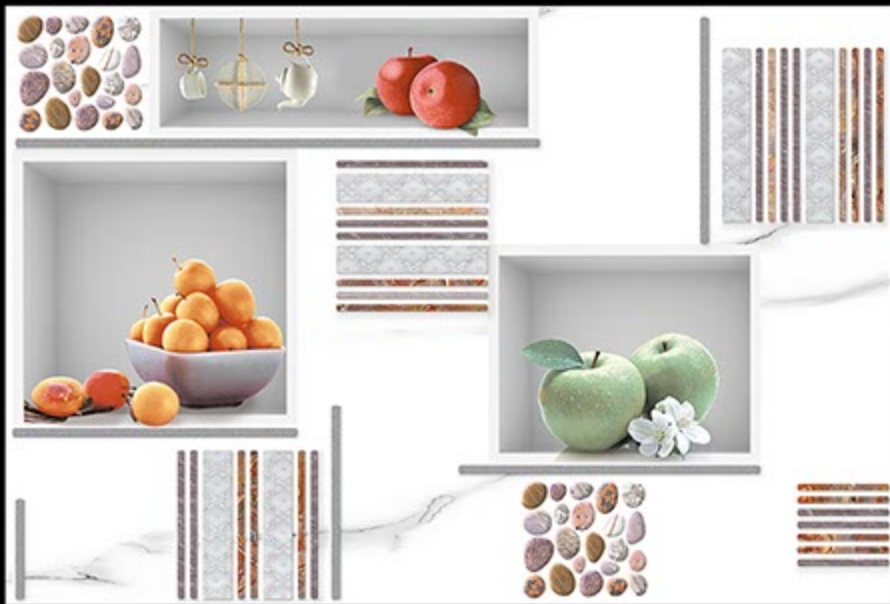

7501_HL_AR