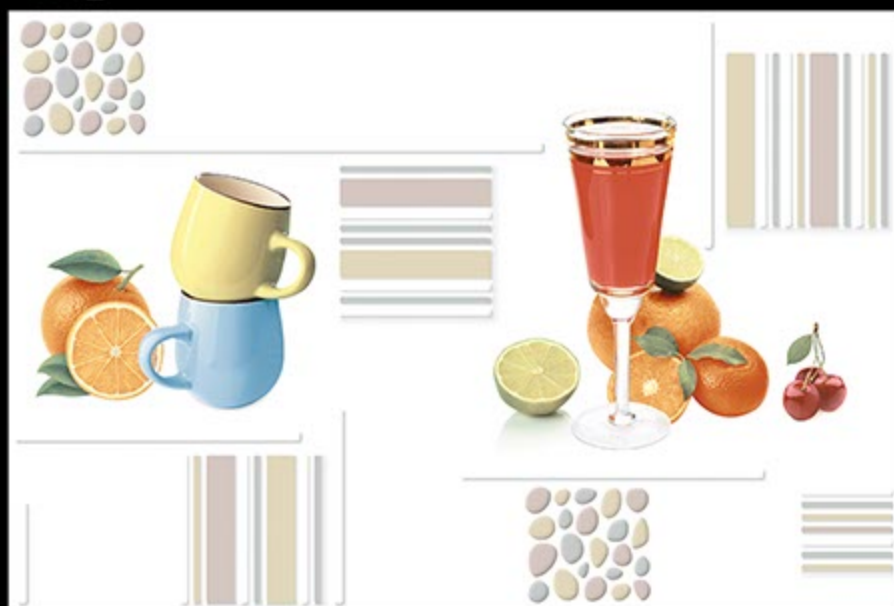

5802_HL_AR

suncorpTM
Digital Wall Tiles

DIGITAL 300 x 450mm
WALL TILES

SUPER_WHITE_SERIES

SADASHIV CERAMIC LLP

5803_HL_AR

5803_L

5803_HL_AR