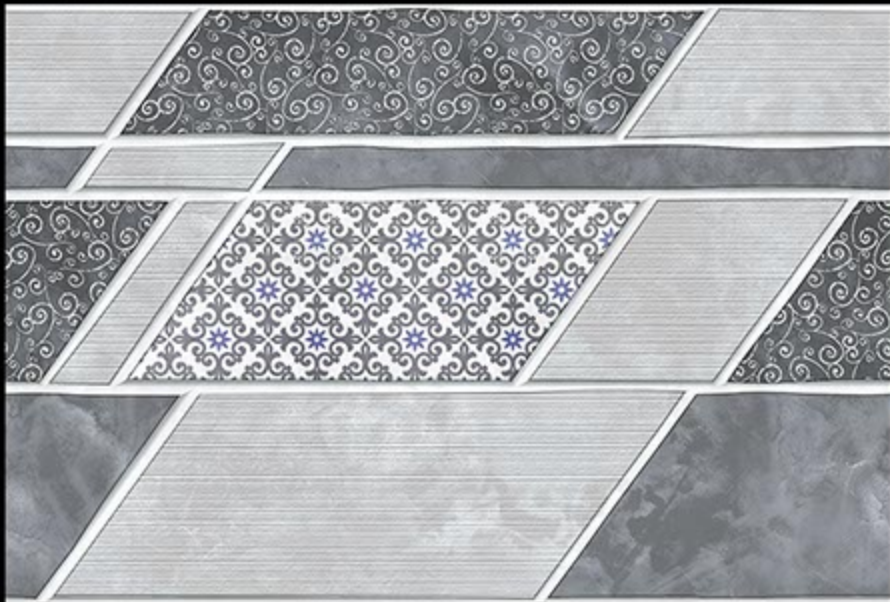

8029_HL

suncorp^{TM}
Digital Wall Tiles

300 x
DIGITAL **450mm**
WALL TILES

MATT-SERIES

SADASHIV CERAMIC LLP