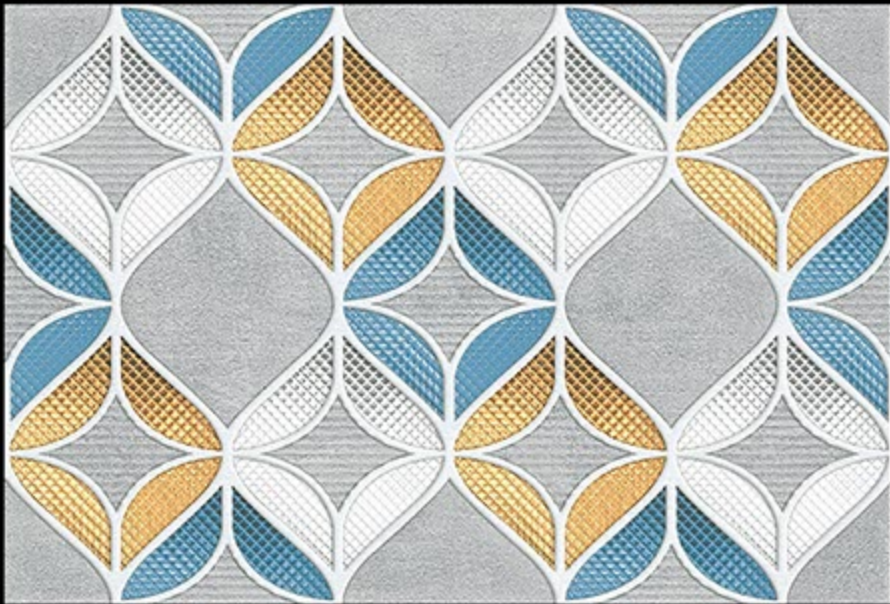

8002_HL

300 x
DIGITAL **450mm**
WALL TILES

MATT-SERIES

SADASHIV CERAMIC LLP