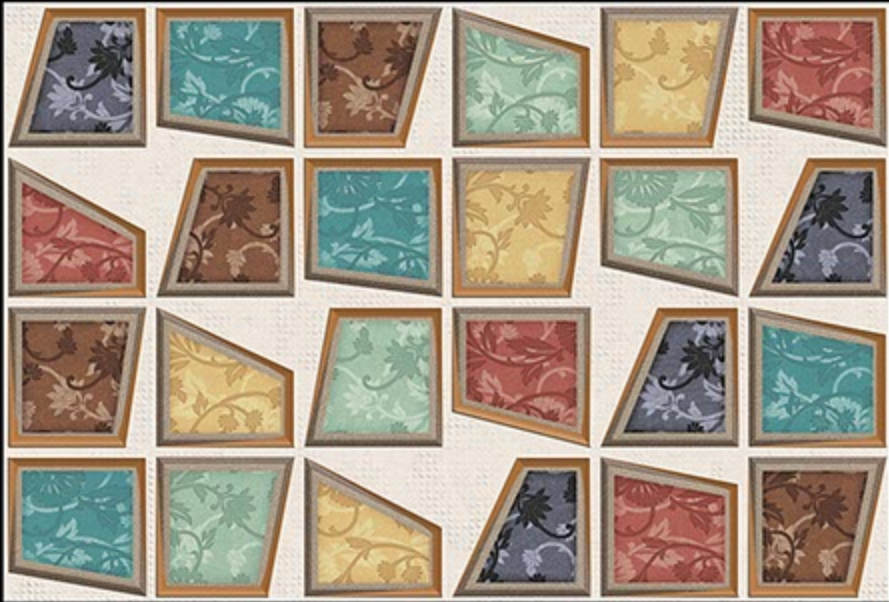

SADASHIV CERAMIC LLP

8006_L

8006_HL

8006_D

 300 x
DIGITAL 450mm
WALL TILES

MATT-SERIES

SADASHIV CERAMIC LLP

8009_L