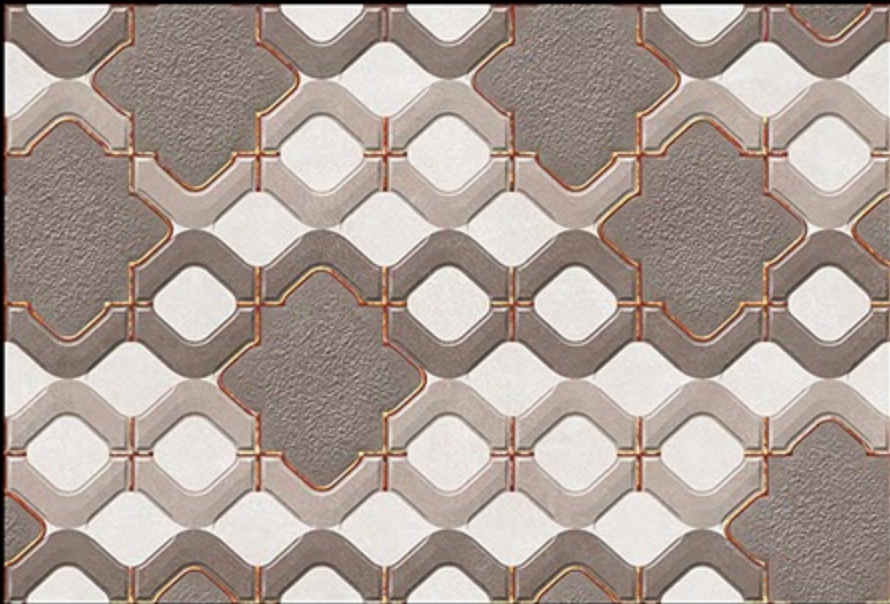

8036_HL

300 x
DIGITAL **450mm**
WALL TILES

MATT-SERIES

SADASHIV CERAMIC LLP